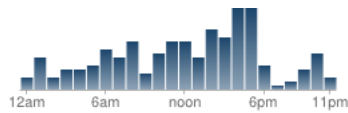

Confidence too close to call.

Metrics only apply to the topline results for this question. Filters and weighting do not apply.

Impressions

813

Responses

200

Response Rate

24.6%

Response Times

Median response time is 19.4 seconds

Responses by hour of day

Local times of respondents

Responses by day of week

Local times of respondents

All (173)

1	6.1%	(+5.5 / -3.0)
2	3.4%	(+6.5 / -2.3)
3	7.9%	(+6.1 / -3.6)
4	5.6%	(+5.9 / -2.9)
5	26.0%	(+7.2 / -6.1)
6	18.3%	(+6.6 / -5.2)
7	12.2%	(+6.0 / -4.2)
8	6.4%	(+5.6 / -3.1)
9	4.2%	(+5.7 / -2.5)
10	9.9%	(+5.8 / -3.8)
Average	5.7	(+0.4 / -0.4)