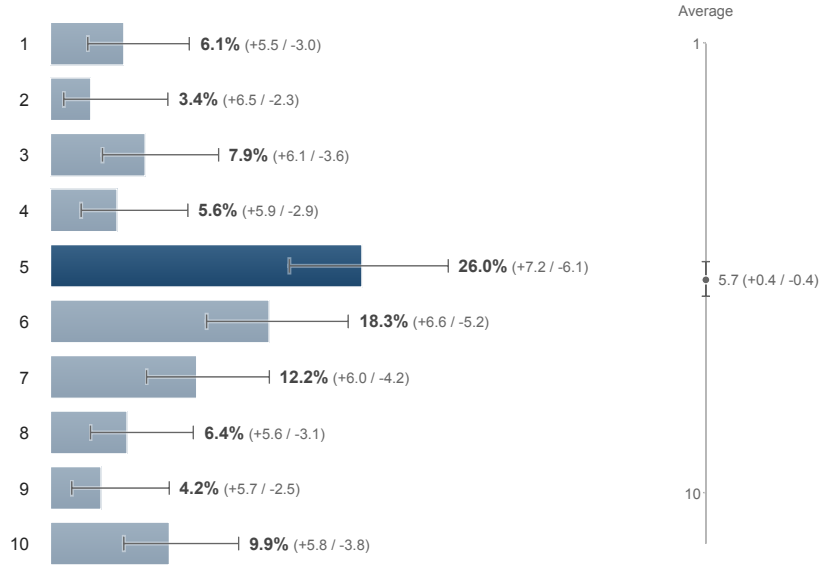

OPEN-ENDED NUMERIC

Where 1 is 'Fully Peaceful' and 10 is 'Extreme Conflict' how would you rate the condition in your country today?

Results for respondents with demographics. Weighted by Age. (173 responses)

Confidence too close to call.

Metrics only apply to the topline results for this question. Filters and weighting do not apply.

Impressions

813

Responses

200

Response Rate

24.6%